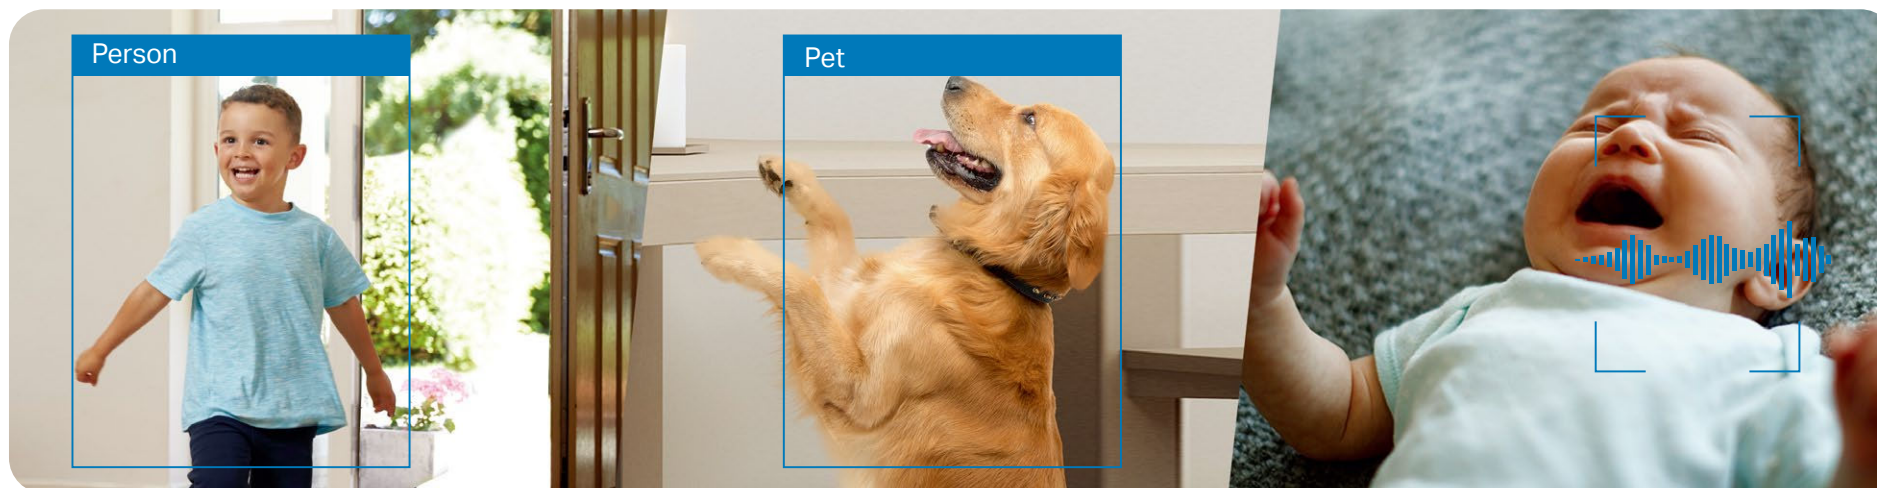

AI Home Security Wi-Fi Camera

Tapo C125

Physical Privacy Shutter

Free Smart AI
Detection

140° Ultra-Wide
View

Discreet Night Vision
with 940nm IR LED

2K
QHD

Wi-Fi 6

// Highlights

Smart AI Detection and Notification

Smart AI identifies people, pets, and vehicles while also recognizing abnormal sounds, notifying users as needed.

// Features

2K QHD^A + AI Image Enhancement + HDR

Two-Way Audio

Enables communication through a built-in microphone and speaker.

Ultra-Wide 140° Field of View

Capture more views with an ultra-wide field of view.

Activity Zones

Notifies you when activity is detected in specific zones.