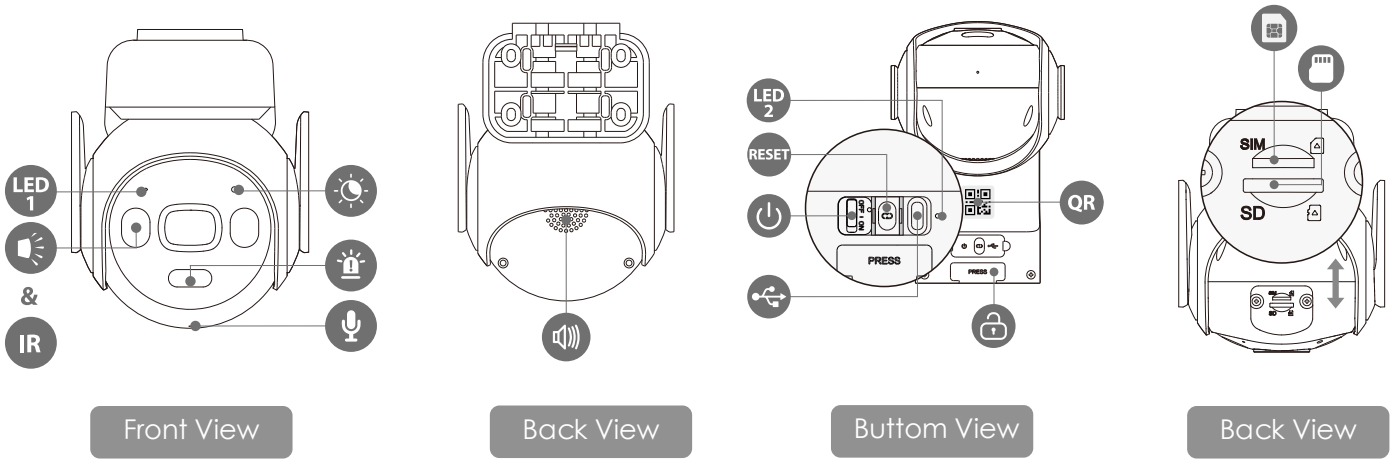

Specifications

Camera

- 1/3 Progressive CMOS
- 5MP(2880*1620)
- Night Vision: 20m(65ft) Distance
- 3.6mm Fixed Lens
- Field of View: 3.6mm: 76° (H), 41° (V), 91° (D)
  (340° Pan, 90° Tilt)
- 10000mAh Rechargeable Battery

Video & Audio

- Video Compression : H.265/H.264
- Up to 15fps Frame Rate
- 8x Digital Zoom
- Two-way Audio

Notice Management

- Human Detection
- Configurable Region
- Performance mode

Storage

- Local Storage: SD Card Slot (Support SD Card up to 512GB)
- Cloud Storage: Not Support

What's in the box

- 1x Camera
- 1x Power Cable(1m)
- 1x Screw Positioning Stickers
- 1x Quick Start Guide
- 1x Mounting Bracket
- 1x Screw and Wall Anchor pack
- 1x Solar Panel
- -1x Locking Screw Cap
- -3 Wall Anchors
- -1x Universal Joint
- -1x Base
- -1x Quick Start Guide
- -1x Circular Socket Nut
- -4 Screws

Network

- Wi-Fi
- Wireless Standard: IEEE802.11b/g/n
- Operating Frequency: 2.4GHz
- 4G LTE
- EU
- LTE FDD: B1/3/5/7/8/20/28
- LTE TDD: B34/38/39/40/41
- Transmission Data
- LTE FDD (Mbps): 10.3(DL)/5.1(UL)
- LTE TDD (Mbps): 9.1(DL)/3.1(UL)

Imou App: iOS, Android

Auxiliary Interface

- Built-in Mic & Speaker
- Power on / off Button
- Reset Button
- Micro SD Card Slot (up to 512GB)

General

- Material: Plastic
- DC 5V 2A Power / Imou Solar Panel Supply
- Power Consumption:< 3.5W
- Operating Temperature:-20°C~+50°C (-4°F~122°F)
- Charging Temperature:-10°C~+45°C (14°F~113°F)
- Camera Dimensions: 177*110*142 mm(6.96*4.33*5.59 inch)
- Kit Package Dimensions: 222*181*177mm(8.74*7.13*6.97 inch)
- Camera Weight: 1000g(2.2lb)
- Kit Weight: 1300g(2.87lb)
- CE