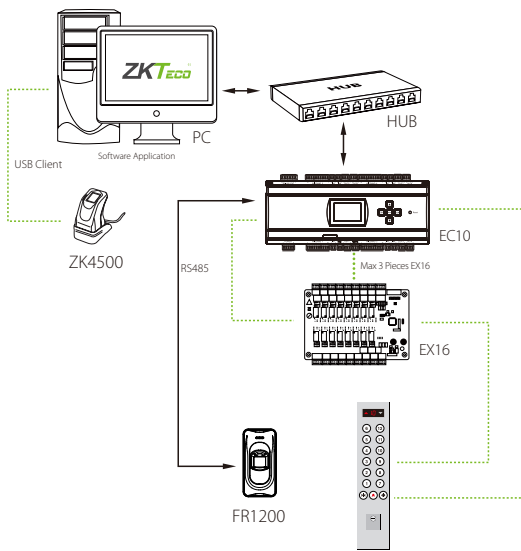

Specifications

EC10	
Floor Button Control Relay	10
Fingerprint Capacity	3000
RFID Card Capacity	30,000
Event Capacity	100,000
Power Supply	12V DC 1A
Communication to PC	TCP/IP, RS485*
Communication to EX16	RS485
Number of supported EX16	3
Dimension(LxDxH)	242mmx95mmx60mm
Net weight	0.8Kg

* Note: RS485 is for RS485 readers.

EX16	
Floor Button Control Relay	16
Communication to EC10	RS485
RS485 address	Set by DIP switch
Power Supply	12V DC 1A
Dimension (LxDxH)	160mmx106mm
Net weight	0.2Kg

Configuration

Optional Accessories

ZKTECO CO.,LTD.

ZK Mansion, Wuhe Rd, Gangtuo, Bantian, Buji Town,
Longgang District, Shenzhen China 518129
Tel: 86-755-8960 2345/46/47/48
E-mail: sales@zkteco.com
www.zkteco.com

Global Offices:

USA: + 1 732-412-6007
EU: +34 916532891
Brazil: +55 31 2515-8326
Thailand: +66-027199154
Mexico: +52-55-52928418

South Africa: +27 12 259 1047
Egypt: +201110444134
Dubai: +971 4 6091 310
India: +91 8123536788
Indonesia: +62 21 2921 8949

Vietnam : +84-0169-5813007
Philippines: +63 9084118832
Russia: +8 915 178-46-81