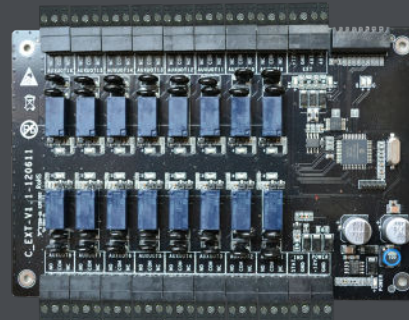

EC10

Elevator Control Panel

EX16

Elevator Floor Extension Board

Designing specifically for elevator control, the EC10 panel and EX16 floor extension boards provide customers with the most secured, scalable, versatile and affordable access control solutions available today.

The EC10 Elevator Control Panel can restrict access up to ten floors. The EX16 Elevator Floor Extension Board restricts access up to an additional sixteen floors. Each EC10 can support up to three EX16 boards. When combining together, a total fifty eight (58) floors can be controlled with a single EC10 bundle. Note EC10 panels can be daisy-chained together to control as many floors as desired.

Our powerful yet easy to use software makes the Elevator Control System very easy to manage. SDK is available for software companies which desire to integrate with the system.

Specifications

EC10	
Floor Button Control Relay	10
Fingerprint Capacity	3000
RFID Card Capacity	30,000
Event Capacity	100,000
Power Supply	12V DC 1A
Communication to PC	TCP/IP, RS485*
Communication to EX16	RS485
Number of supported EX16	3
Dimension(LxDxH)	242mmx95mmx60mm
Net weight	0.8Kg

* Note: RS485 is for RS485 readers.

EX16	
Floor Button Control Relay	16
Communication to EC10	RS485
RS485 address	Set by DIP switch
Power Supply	12V DC 1A
Dimension (LxDxH)	160mmx106mm
Net weight	0.2Kg